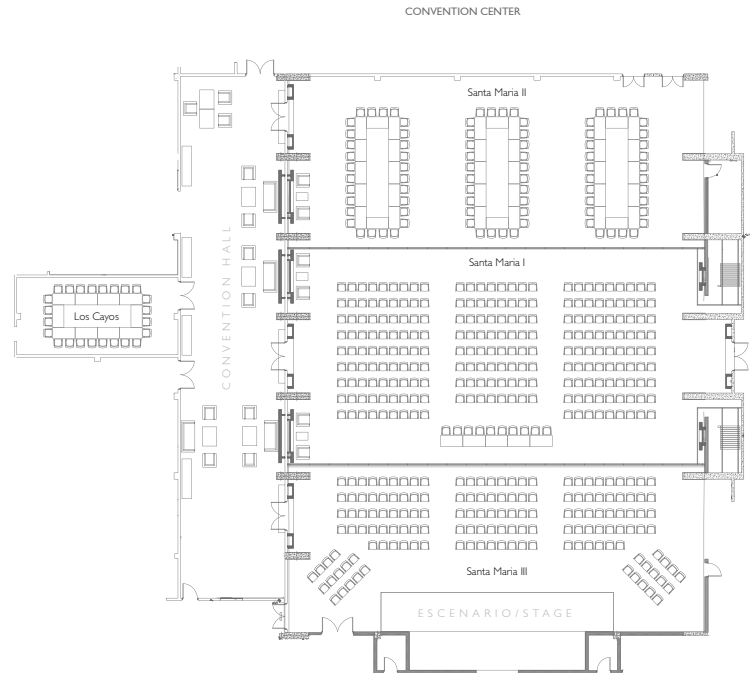

Resort & Convention All Inclusive specialising in business and leisure groups, events, meetings, conferences and incentive trips. Equipped with 1 multi-purpose room measuring 910 m² which can be divided into 3 multi-use rooms as well as an executive meeting room, a hall in the convention area and alternative locations such as the beach, swimming pool and gardens, among others. Formats accommodating from 10 to 910 people. A convention area with 959m². Through the groups and events coordinator you can access audiovisual equipment, gastronomic and banqueting services as well as musical groups, decorations, gifts and added values for groups, parties and dinners on the beach for groups

meeting@meliacuba.com - travelagentscuba.com

Paradisus Los Cayos									Capacidad / Capacity										
No.	Nombre Salón / Name Meeting Room	Loc. Piso / Loc. Floor	Puertas / Doors	Metros ² Area / SQ. Meters	Pies / SQ. Feet	Altura (m) / Height	Largo x ancho (m) / Dimensions	Divisible en / Sections	Coctail / Cocktail	Teatro / Theatre	Escuela / Classroom	Banquete / Banquet	Imperial / Boardroom	U / U-Shape	Show / Cabaret	Work-Shop	Internet / Internet	Aire Acondic / Air Condit	Luz natural / Daylight
									1011	910	700	506	700	364	303	827	☑	✖	-
*	Ballroom Santa María I-II+II	1	1	910	9795	5.35	35 X 26	3	1011	910	700	506	700	364	303	827	☑	✖	-
1	Santa María I	1	1	275	2960	5.35	10,5 X 26	1	306	275	212	153	212	110	92	250	☑	✖	-
2	Santa María II	1	2	355	3821	5.35	13,5 X 26	1	394	355	273	197	273	142	118	323	☑	✖	-
3	Santa María III	1	1	280	3013	5.35	10,7 X 26	1	311	280	215	156	215	112	93	255	☑	✖	-
4	Salon de Reuniones Los Cayos	1	2	49	516.0	4.10	10,1 X 4,85	1	54	49	38	27	38	20	16	45	☑	✖	-