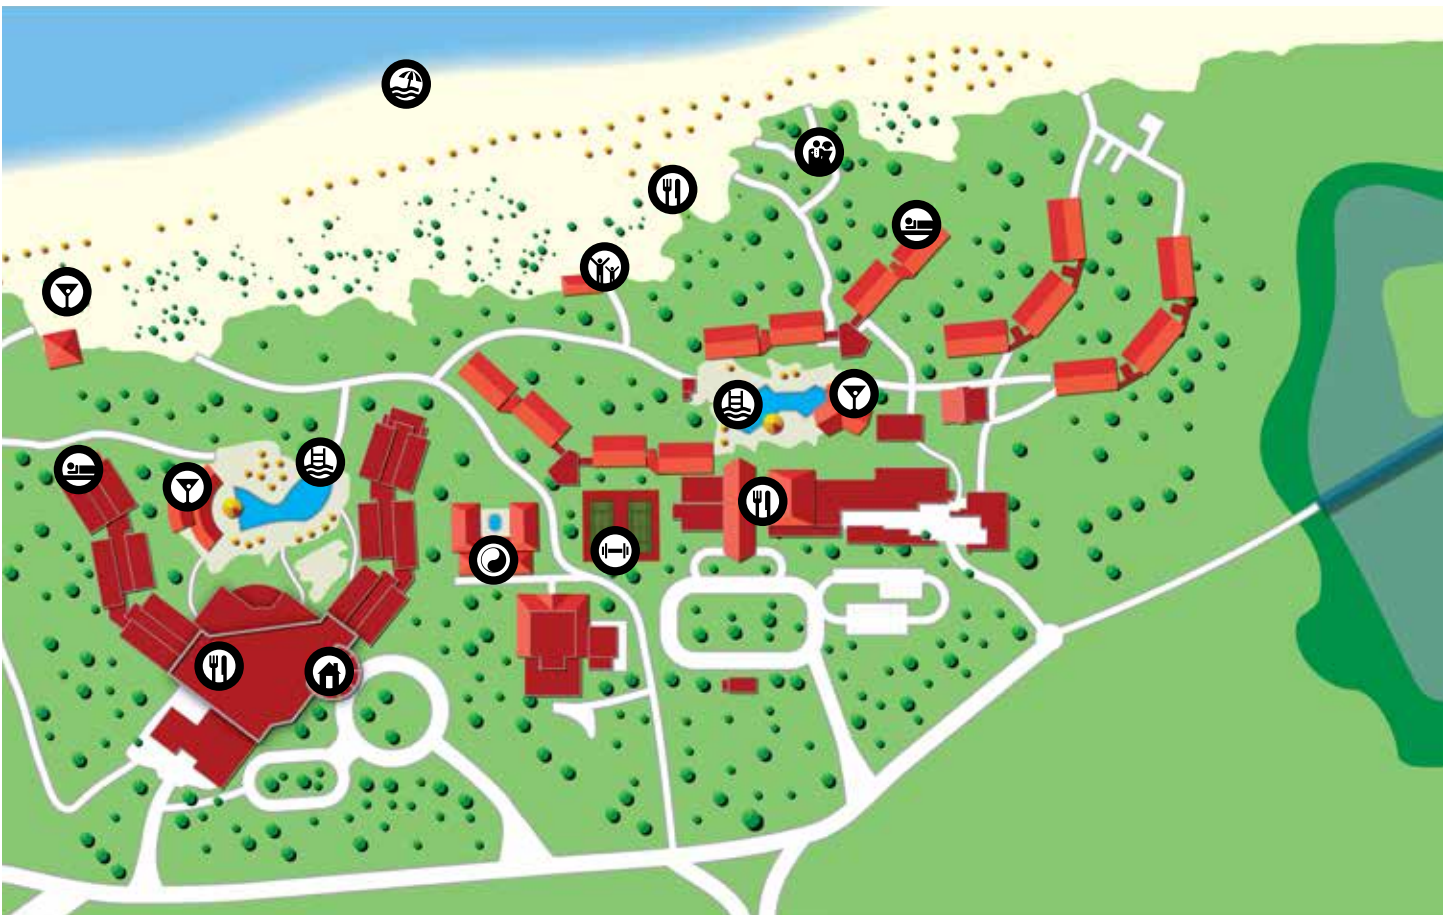

Río de Luna y Mares
All inclusive

Playa Esmeralda, Carretera Guardalavaca, Rafael Freyre, Holguín, Cuba
C. P.: 84170, Telf: (53 24) 430030
sol.riodelunaymares.srm@meliacuba.com
www.sol-riodelunaymares.com
SolRioLunaMaresCuba

MAP

CAPTION

- | | | | |
|---------------|-------------|--------------------|----------|
| MAIN BUILDING | BEACH | GENERAL FACILITIES | WEDDINGS |
| ROOMS | RESTAURANTS | FAMILY | WELLNESS |
| SWIMMING POOL | BARS | | |