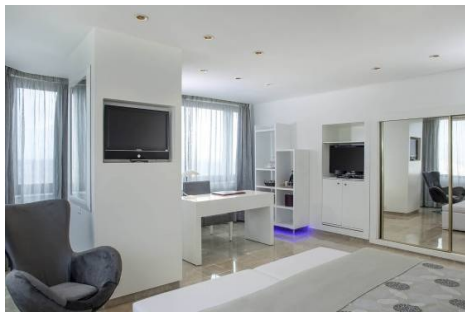

Foto

Atributos

Tipología: THE LEVEL JUNIOR SUITE
Cantidad: 7
Dimensión: 42.9 m²
Máxima Ocupación: 0 adulto(s) + 0 niño(s)

Facilities: